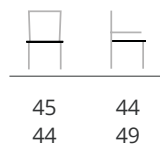

marguerite

designed by Mathias De Ferm

indoor & outdoor

dimensions

armchair

chair

chair with
central base

cushion
shell