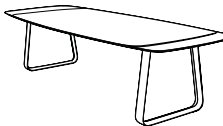

central elyps (300 cm), black frame, ceramic table top sabbia rosso and sharknose border | morisot with black central base in leather cognac

curve rectangular (300 cm), black frame, ceramic table top charisma grey with normal border | fizz dining chair in black

curve round (dia 150 cm), black frame, ceramic table top charisma grey with sharknose border | fizz dining chair in black

curve

designed by John Ghekiere

indoor & outdoor

dimensions

rectangular	300	100	75	230	68.5
	250	100	75	180	68.5
	220	100	75	150	68.5
	200	100	75	138	68.5
	180	90	75	110	68.5

rectangular extendable XL / XXL *	215 - 315	100	75	180	65.8
	160 - 240	100	75	136	65.8

faux elyps	300	110	75	230	68.5
	250	110	75	180	68.5
	220	110	75	150	68.5
	200	110	75	138	68.5
	180	100	75	110	68.5

faux elyps extendable XL / XXL *	220 - 320	110	75	180	65.8
	165 - 245	110	75	136	65.8

elyps	300	128	75	140	68.5
	250	128	75	140	68.5
	210	128	75	140	68.5

round	150	75	73
	120	75	73
	100	75	73

coffee table	180	90	30
elyps	160	70	30
	120	60	30