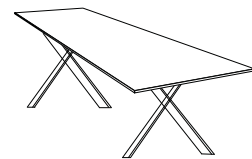

propeller

designed by John Ghekiere

indoor & outdoor

dimensions