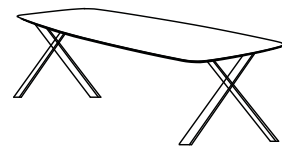

[view online](#)

propeller faux elyps (300 cm), black frame, ceramic table top charisma grey with sharknose border
marguerite dining chair with black central base

propeller

designed by John Ghekiere

indoor & outdoor

dimensions

rectangular	300	100	75	194	68.5
	250	100	75	144	68.5
	220	100	75	114	68.5
	200	100	75	94	68.5
	180	90	75	74	68.5

faux elyps	300	110	75	194	68.5
	250	110	75	144	68.5
	220	110	75	114	68.5
	200	110	75	94	68.5
	180	100	75	74	68.5