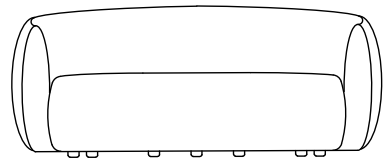

tartufo
funghi
basil
menta
pepe
cipolla

olivo dining chair with black spider base in cibo cipolla

olivo sofa

designed by John Ghekiere

dimensions

3-seat
2-seat

240	62	70	43	116
200	62	70	43	116

fabrics