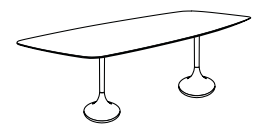

central classic

				diameter of the base
faux elyps with double trumpet base	300	110	75	2x 37
	250	110	75	2x 37
	220	110	75	2x 37
	200	110	75	2x 37