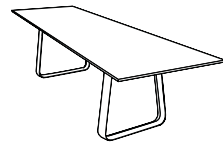

curve elyps (300 cm), lino frame, ceramic table top travertino grey and normal border | fizz dining chair in lino

curve elyps (300 cm), lino frame, ceramic table top travertino grey and normal border | fizz dining chair in lino

central elyps (300 cm), black frame, ceramic table top sabbia rosso and sharknose border | morisot with black central base in leather cognac

curve rectangular (300 cm), black frame, ceramic table top charisma grey with normal border | fizz dining chair in black

curve round (dia 150 cm), black frame, ceramic table top charisma grey with sharknose border | fizz dining chair in black

curve

designed by John Ghekiere

indoor & outdoor

dimensions

rectangular	300	100	75	230	68.5
	250	100	75	180	68.5
	220	100	75	150	68.5
	200	100	75	138	68.5
	180	90	75	110	68.5

rectangular extendable XL / XXL *	215 - 315	100	75	180	65.8
	160 - 240	100	75	136	65.8

faux elyps	300	110	75	230	68.5
	250	110	75	180	68.5
	220	110	75	150	68.5
	200	110	75	138	68.5
	180	100	75	110	68.5