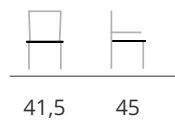

sepia

designed by Mathias De Ferm

indoor & outdoor

dimensions

tube base

central base

cushion

seat