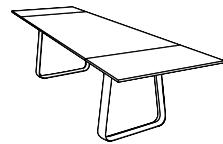

curve round (dia 150 cm), black frame, ceramic table top charisma grey with sharknose border | fizz dining chair in black

curve

designed by John Ghekiere

indoor & outdoor

dimensions

rectangular	300	100	75	230	68.5
	250	100	75	180	68.5
	220	100	75	150	68.5
	200	100	75	138	68.5
	180	90	75	110	68.5

rectangular extendable XL / XXL *	215 - 315	100	75	180	65.8
	160 - 240	100	75	136	65.8

faux elyps	300	110	75	230	68.5
	250	110	75	180	68.5
	220	110	75	150	68.5
	200	110	75	138	68.5
	180	100	75	110	68.5

faux elyps extendable XL / XXL *	220 - 320	110	75	180	65.8
	165 - 245	110	75	136	65.8

elyps	300	128	75	140	68.5
	250	128	75	140	68.5
	210	128	75	140	68.5

round	150	75	73
	120	75	73
	100	75	73

coffee table	180	90	30
elyps	160	70	30
	120	60	30