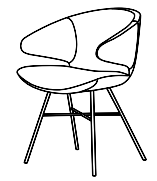

morisot barstool high sled base black in leather cognac | morisot barstool low sled base black in leather black

morisot

designed by John Ghekiere

dimensions

sled base

spider base

x-base

central base