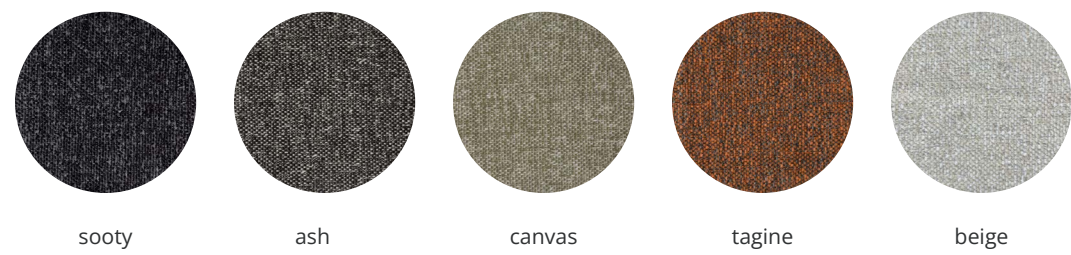

smooth solution dyed polypropylene chenile (washable)