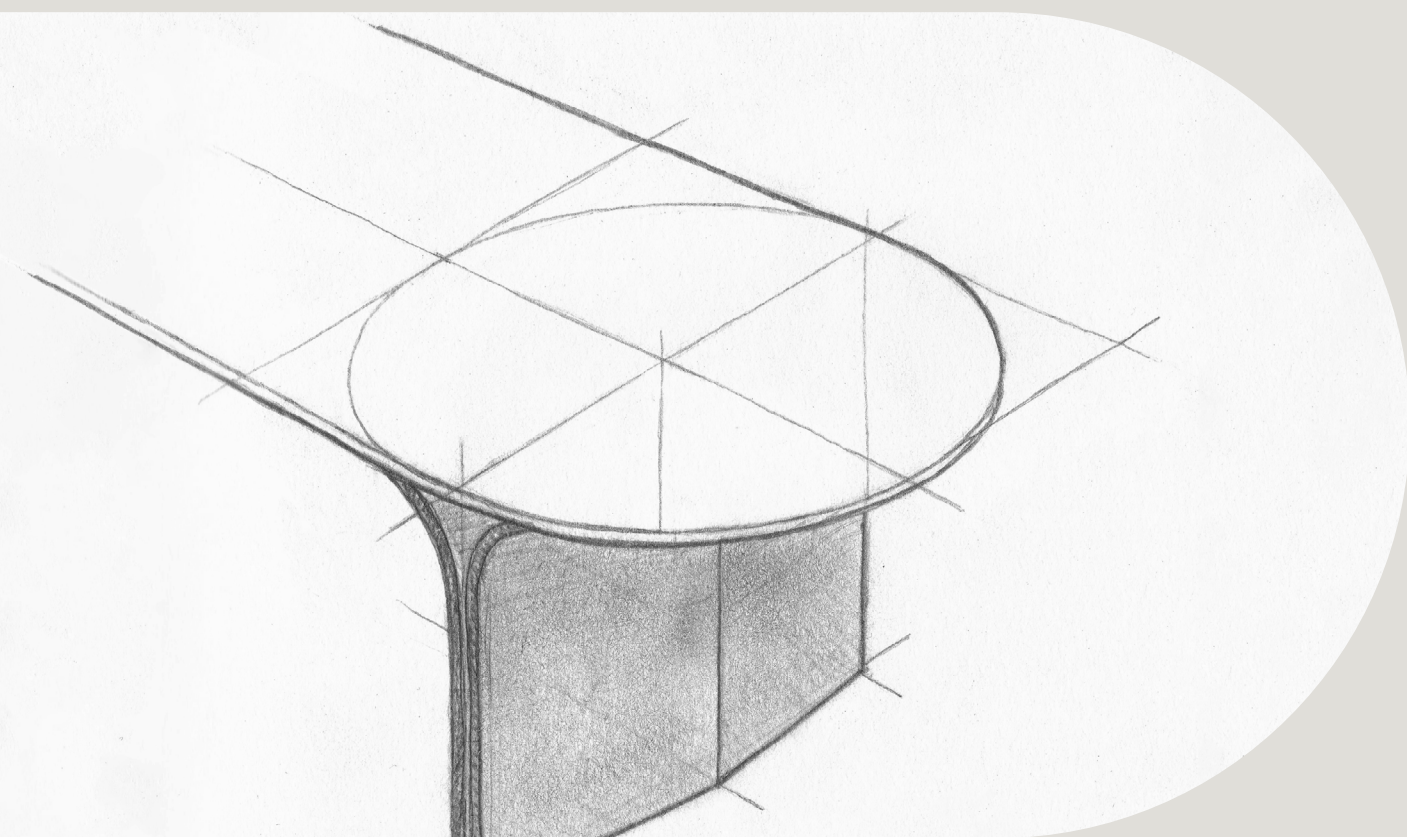

2024 launch new table

From April 2024, during Salone del Mobile in Milan, we will launch our newest table! Designed by Jeffrey Huyghe. This table, like our others, is suitable for both indoor and outdoor use. Curious? Click on the button to view our novelties and subscribe to the newsletter to stay informed!

[go to website](#)