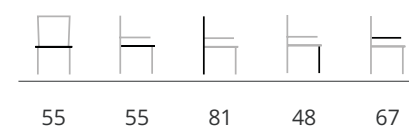

armchair

bar stool

high
low