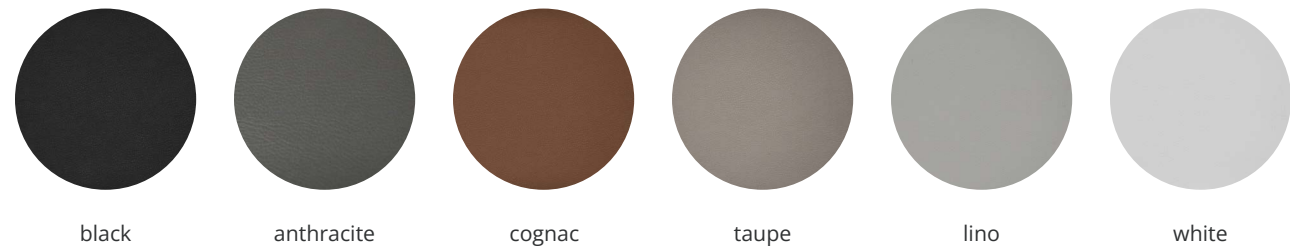

indoor

vegan leather 1% polyurethane, 82% polyvinyl chloride, 17% polyester