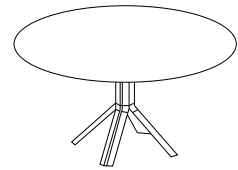

fizz bistro round tripod with click system (dia 70 cm, height 110 cm), black frame, ceramic table top marble marone with normal border

fizz bistro round 4-legs (dia 70 cm, height 110 cm), black frame | rafael bar stools high black in easy care tabacco

wire majestic (600 cm), black frame, ceramic table top calacatta (6 + 6 mm) with normal border | fizz dining chair in black

collins high & low in lino | fizz low chair in lino

fizz

designed by Mathias De Ferm

indoor & outdoor

dimensions

big dining round			
	150	75	68.5
	120	75	68.5

big dining square			
	150	75	68.5
	130	75	68.5

bistro round tripod table with click system		
	70	66 / 75 / 90 / 110
	80	66 / 75 / 90 / 110

bistro square tripod table with click system		
	70	66 / 75 / 90 / 110

bistro round 4-legs table without click system		
	80	66 / 75 / 90 / 110
	100	66 / 75 / 90 / 110

bistro square 4-legs table without click system		
	80	66 / 75 / 90 / 110