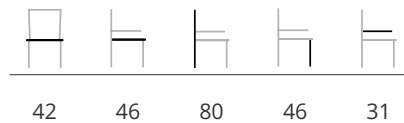

sepia

designed by Mathias De Ferm

indoor & outdoor

dimensions

tube base

central base

cushion

seat