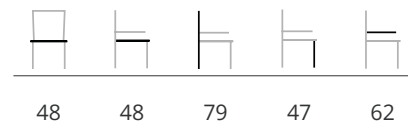

spider base