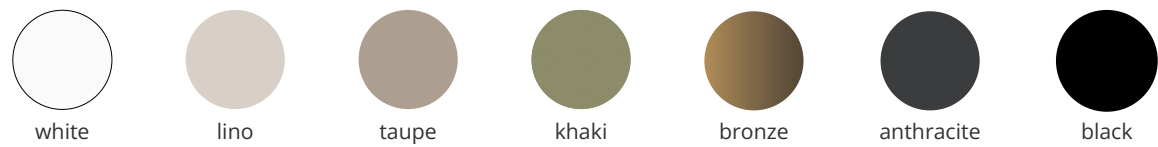

layers

designed by Sylvain Willenz

indoor & outdoor

dimensions

dining table	300	100	75	289	67.5
	250	100	75	239	67.5
	220	100	75	209	67.5
	200	100	75	189	67.5
	180	90	75	169	67.5
wall table	200	40	75	-	67.5
	160	40	75	-	67.5
coffee table	150	100	29		
	130	70	29		
	100	100	29		
lamp table	55	55	43		

frame

dining table: lacquered stainless steel | wall, coffee & lamp table: lacquered aluminium

finish

normal border
only for 6 + 6 mm

sharknose
only for 13 mm

table tops

go to the last pages for a total overview

6 + 6 mm	Calacatta	13 mm	Absolute white Bianco d'oro Black diamond Black iron Calacatta naturale	Caravaggio Charisma beige Charisma grey Emperador	Marble marone Sabbia Rosso Soft oak Travertino grey