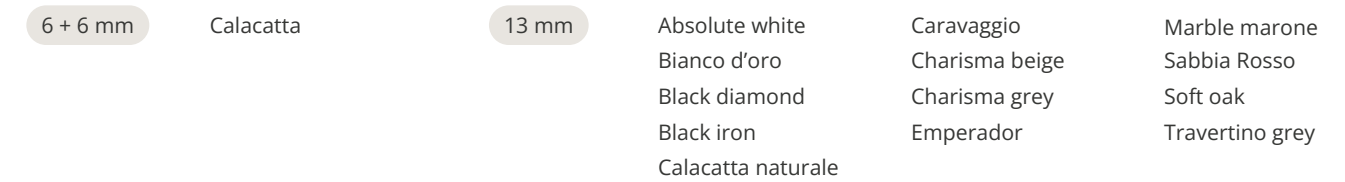

wall table	200	40	75	135	68.5
rectangular	160	40	75	95	68.5

frame

lacquered stainless steel

finish

table tops

go to the last pages for a total overview

rafael

Meet the Rafael collection – a perfect mix of classy style and comfy vibes. It's like having a cool and cozy friend in your living room. The chair has a simple look that adds a touch of class to your space.