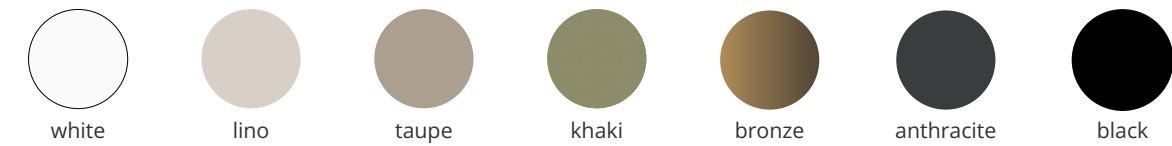

propeller

designed by John Ghekiere

indoor & outdoor

dimensions

rectangular	300	100	75	194	68.5
	250	100	75	144	68.5
	220	100	75	114	68.5
	200	100	75	94	68.5
	180	90	75	74	68.5

faux elyps	300	110	75	194	68.5
	250	110	75	144	68.5
	220	110	75	114	68.5
	200	110	75	94	68.5
	180	100	75	74	68.5

wall table	200	40	75	135	68.5
rectangular	160	40	75	95	68.5

frame

lacquered stainless steel