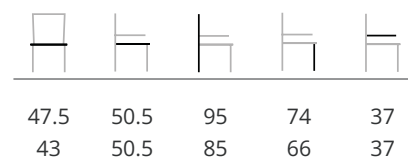

bar stool
sled base