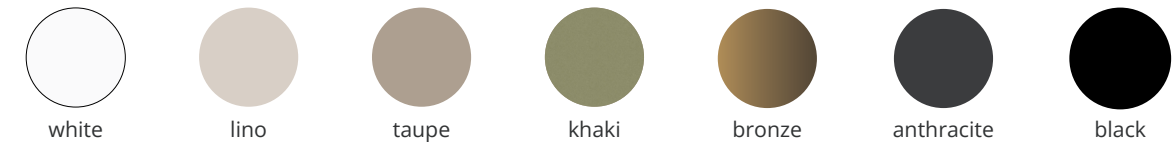

marguerite

designed by Mathias De Ferm

indoor & outdoor

dimensions

	rectangular	300	100	75	290	67.5
		250	100	75	240	67.5
		220	100	75	210	67.5
		200	100	75	190	67.5
		180	90	75	170	67.5
		140	90	75	130	67.5
	rectangular extendable XL / XXL	200 - 260	100	75	190	67.5
		160 - 220	100	75	150	67.5
	square	150	150	75	140	67.5
		130	130	75	120	67.5
		100	100	75	90	67.5
	elyps	300	128	74.5	165.7	73.3
		250	128	74.5	127.7	73.3
		210	128	74.5	127.7	73.3
	round	150	75	73.5		
		120	75	73.5		
		100	75	73.5		
	coffee table rectangular / square	130	70	32	120	29
		100	100	32	90	29
	coffee table round	120	24 / 31 / 37			
		100	24 / 31 / 37			
		80	24 / 31 / 37			
		60	24 / 31 / 37			
		50	24 / 31 / 37			

frame

lacquered aluminium

finish

normal border
only for 6 + 6 mm

sharknose
only for 13 mm

table tops

go to the last pages for a total overview

6 + 6 mm	Calacatta	13 mm	Absolute white	Caravaggio	Marble marone
			Bianco d'oro	Charisma beige	Sabbia Rosso
			Black diamond	Charisma grey	Soft oak
			Black iron	Emperador	Travertino grey
			Calacatta naturale