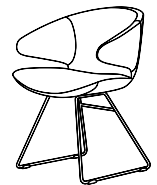

morisot

designed by John Ghekiere

dimensions