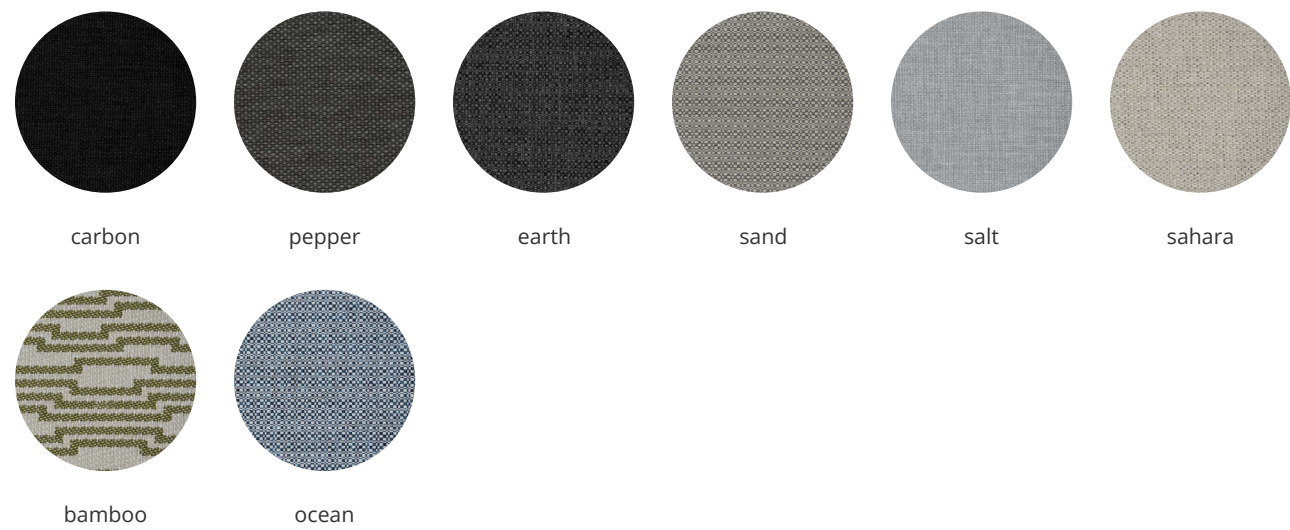

black iron
13 mm

calacatta naturale
13 mm

charisma beige ***
13 mm

charisma grey**
13 mm

emperador
13 mm

marble marone**
13 mm

soft oak
13 mm

travertino grey
13 mm

With 8 different types and a total of 46 colours, there is plenty of choice in our fabrics.

Are you going for a new outdoor chair? Then choose Nautic Linen in 8 contemporary colours. Or go for Smooth, the fabric you would hardly believe is not only an indoor fabric, but also an outdoor one. As the name says, super soft!

We also have 7 interior fabrics. You can choose real Leather or would you rather go for the equally beautiful Vegan Leather variant? Furthermore, we have Easy Care, Moss-Tex and Cibo. Or go for more shine and a brighter colour with Velvet.

vegan leather 1% polyurethane, 82% polyvinyl chloride, 17% polyester

velvet 100 % polyester

moss - tex 26% acrylic fiber, 17% cotton, 31% polyamide of nylon, 26% polyester

indoor & outdoor

nautic linen solution dyed polypropylene (washable)