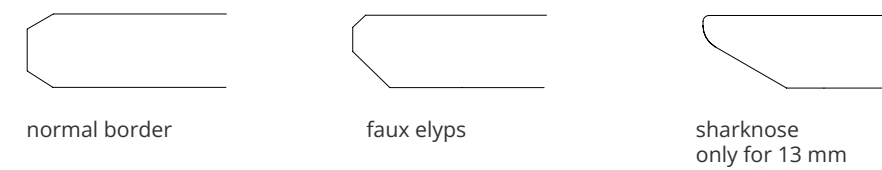

wall table	200	40	75	135	68.5
rectangular	160	40	75	95	68.5

frame

lacquered stainless steel

finish

table tops

go to the last pages for a total overview

rafael

Meet the Rafael collection – a perfect mix of classy style and comfy vibes. It's like having a cool and cozy friend in your living room. The chair has a simple look that adds a touch of class to your space.