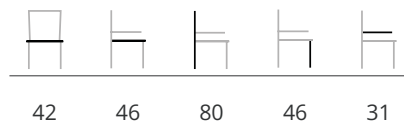

sepia

designed by Mathias De Ferm

indoor & outdoor

dimensions

tube base

central base

cushion

seat