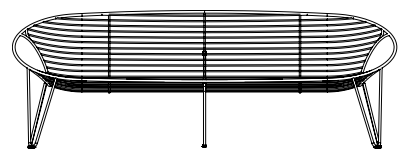

3-seat

210	68.5	74.5	36.5