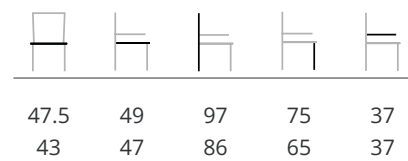

bar stool
spinning