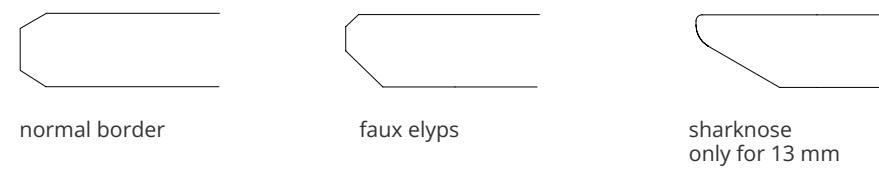

coffee table round	120	30
	100	30
	80	30
	60	40
	50	50

frame

lacquered aluminium | * extendable tables: lacquered stainless steel + lacquered aluminium

finish

table tops

go to the last pages for a total overview