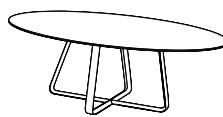

central elyps (300 cm), black frame, ceramic table top sabbia rosso and sharknose border | morisot with black central base in leather cognac

curve rectangular (300 cm), black frame, ceramic table top charisma grey with normal border | fizz dining chair in black

curve round (dia 150 cm), black frame, ceramic table top charisma grey with sharknose border | fizz dining chair in black

curve

designed by John Ghekiere

indoor & outdoor

dimensions

rectangular	300	100	75	230	68.5
	250	100	75	180	68.5
	220	100	75	150	68.5
	200	100	75	138	68.5
	180	90	75	110	68.5

rectangular extendable XL / XXL *	215 - 315	100	75	180	65.8
	160 - 240	100	75	136	65.8

faux elyps	300	110	75	230	68.5
	250	110	75	180	68.5
	220	110	75	150	68.5
	200	110	75	138	68.5
	180	100	75	110	68.5

faux elyps extendable XL / XXL *	220 - 320	110	75	180	65.8
	165 - 245	110	75	136	65.8

elyps	300	128	75	140	68.5
	250	128	75	140	68.5
	210	128	75	140	68.5

round	150	75	73
	120	75	73
	100	75	73

coffee table	180	90	30
elyps	160	70	30
	120	60	30