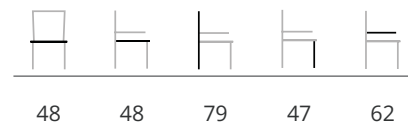

morisot

designed by John Ghekiere

dimensions

x-base

frame

lacquered metal

fabrics

go to the last pages for a total overview

cibo

tartufo
funghi
basil
menta
pepe
cipolla

leather

black
cognac
pearl
white

velvet

black
beige
blue
orange
green

easy care

tabacco
truffle
anthracite
stone
mokka
flax

smooth

ash
sooty
canvas
tagine
beige