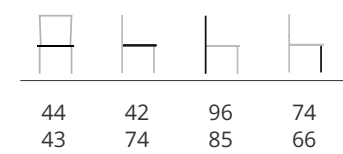

bar stool
sled base

high
low