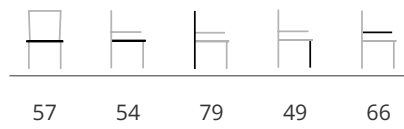

marguerite

designed by Mathias De Ferm

indoor & outdoor

dimensions

armchair

chair

chair with
central base

cushion
shell