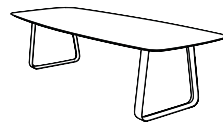

central elyps (300 cm), black frame, ceramic table top sabbia rosso and sharknose border | morisot with black central base in leather cognac

curve rectangular (300 cm), black frame, ceramic table top charisma grey with normal border | fizz dining chair in black

curve round (dia 150 cm), black frame, ceramic table top charisma grey with sharknose border | fizz dining chair in black

curve

designed by John Ghekiere

indoor & outdoor

dimensions

rectangular	300	100	75	230	68.5
	250	100	75	180	68.5
	220	100	75	150	68.5
	200	100	75	138	68.5
	180	90	75	110	68.5

rectangular extendable XL / XXL *	215 - 315	100	75	180	65.8
	160 - 240	100	75	136	65.8

faux elyps	300	110	75	230	68.5
	250	110	75	180	68.5
	220	110	75	150	68.5
	200	110	75	138	68.5
	180	100	75	110	68.5

faux elyps extendable XL / XXL *	220 - 320	110	75	180	65.8
	165 - 245	110	75	136	65.8

elyps	300	128	75	140	68.5
	250	128	75	140	68.5
	210	128	75	140	68.5

round	150	75	73
	120	75	73
	100	75	73

coffee table	180	90	30
elyps	160	70	30
	120	60	30