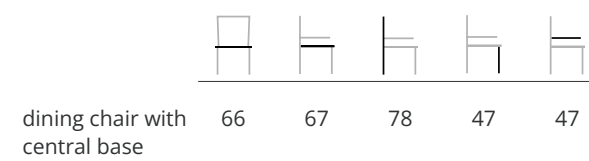

olivo chairs

designed by John Ghekiere

dimensions

frame

lacquered steel

white

lino

taupe

bronze

anthracite

black

fabrics

go to the last pages for a total overview

moss-tex

black
anthracite
rust
cappuccino
beige
white

cibo

tartufo
funghi
basil
menta
pepe
cipolla