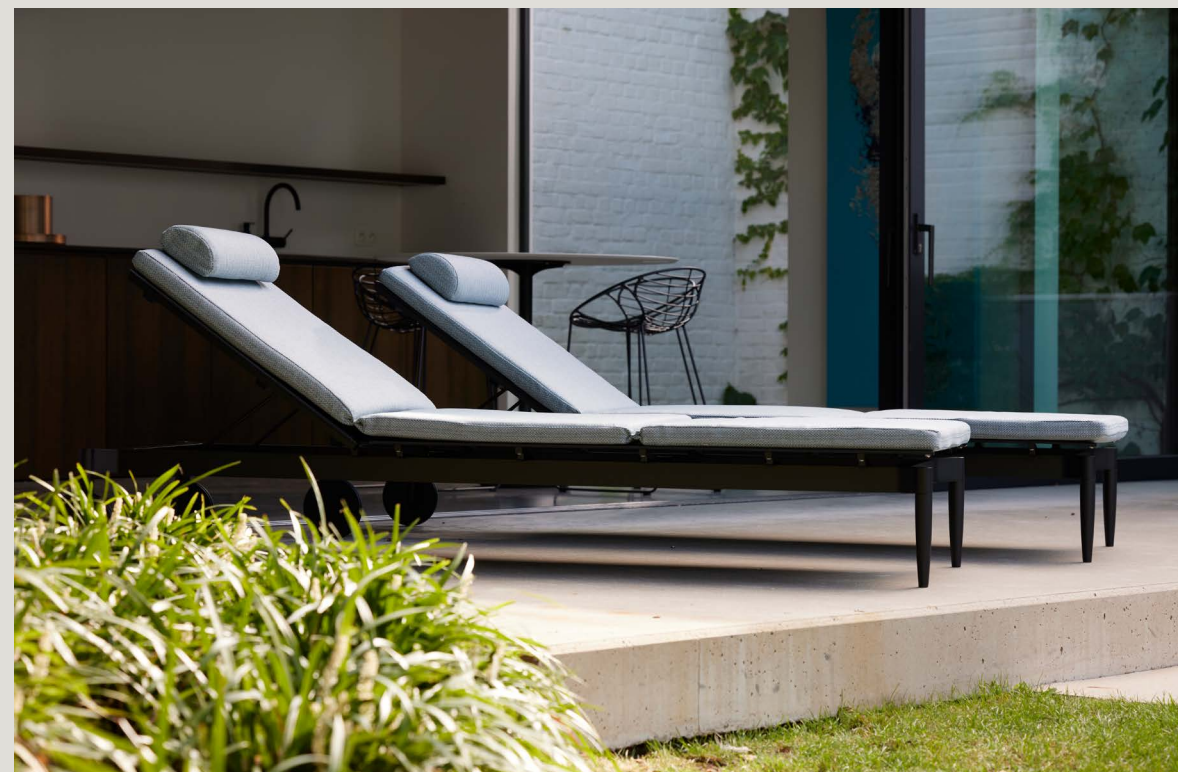

marguerite lounge in black with nautic linen ocean cushion