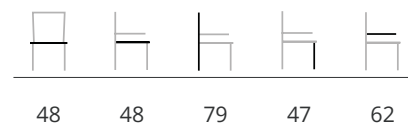

central base