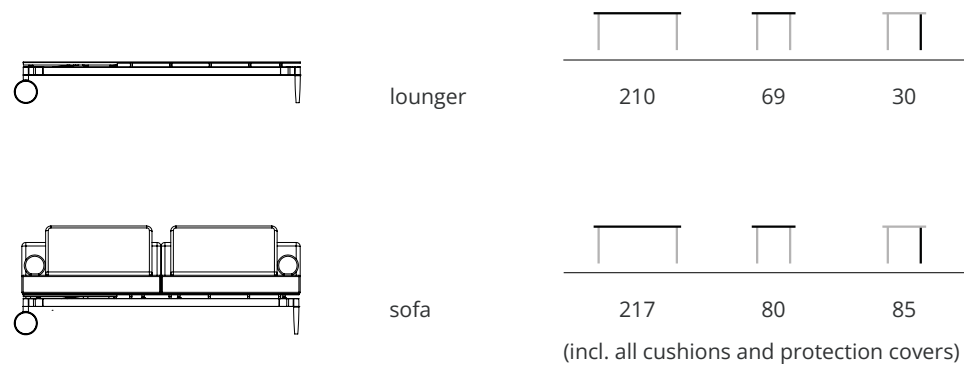

ash
sooty
canvas
tagine
beige

marguerite

designed by Mathias De Ferm

indoor & outdoor

dimensions

frame

lacquered aluminium

fabrics