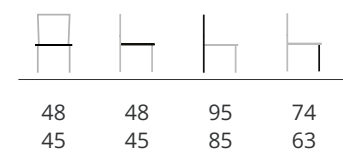

frame

lacquered metal

white

lino

taupe

bronze

anthracite

black

fabrics

go to the last pages for a total overview

cibo

tartufo
funghi
basil
menta
pepe
cipolla

smooth

ash
sooty
canvas
tagine
beige

vegan leather

black
anthracite
cognac
taupe
lino
white

easy care

tabacco
truffle
anthracite
stone
mokka
flax

velvet

black
beige
blue
orange
green