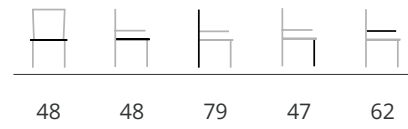

morisot

designed by John Ghekiere

dimensions

sled base

frame

lacquered metal

fabrics

go to the last pages for a total overview

cibo

tartufo
funghi
basil
menta
pepe
cipolla

leather

black
cognac
pearl
white

velvet

black
beige
blue
orange
green

easy care

tabacco
truffle
anthracite
stone
mokka
flax

smooth

ash
sooty
canvas
tagine
beige