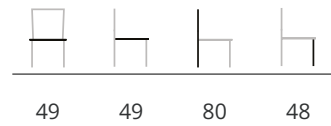

curve

designed by John Ghekiere

indoor & outdoor

dimensions

chair

frame

indoor: lacquered metal

outdoor: lacquered stainless steel

fabrics

go to the last pages for a total overview

indoor

cibo

tartufo
funghi
basil
menta
pepe
cipolla

vegan leather

black
anthracite
cognac
taupe
lino
white

easy care

tabacco
truffe
anthracite
stone
mokka
flax

velvet

black
beige
blue
orange
green

indoor & outdoor

nautic linen

carbon
pepper
earth
sand
salt
sahara
bamboo
ocean

smooth

ash
sooty
canvas
tagine
beige