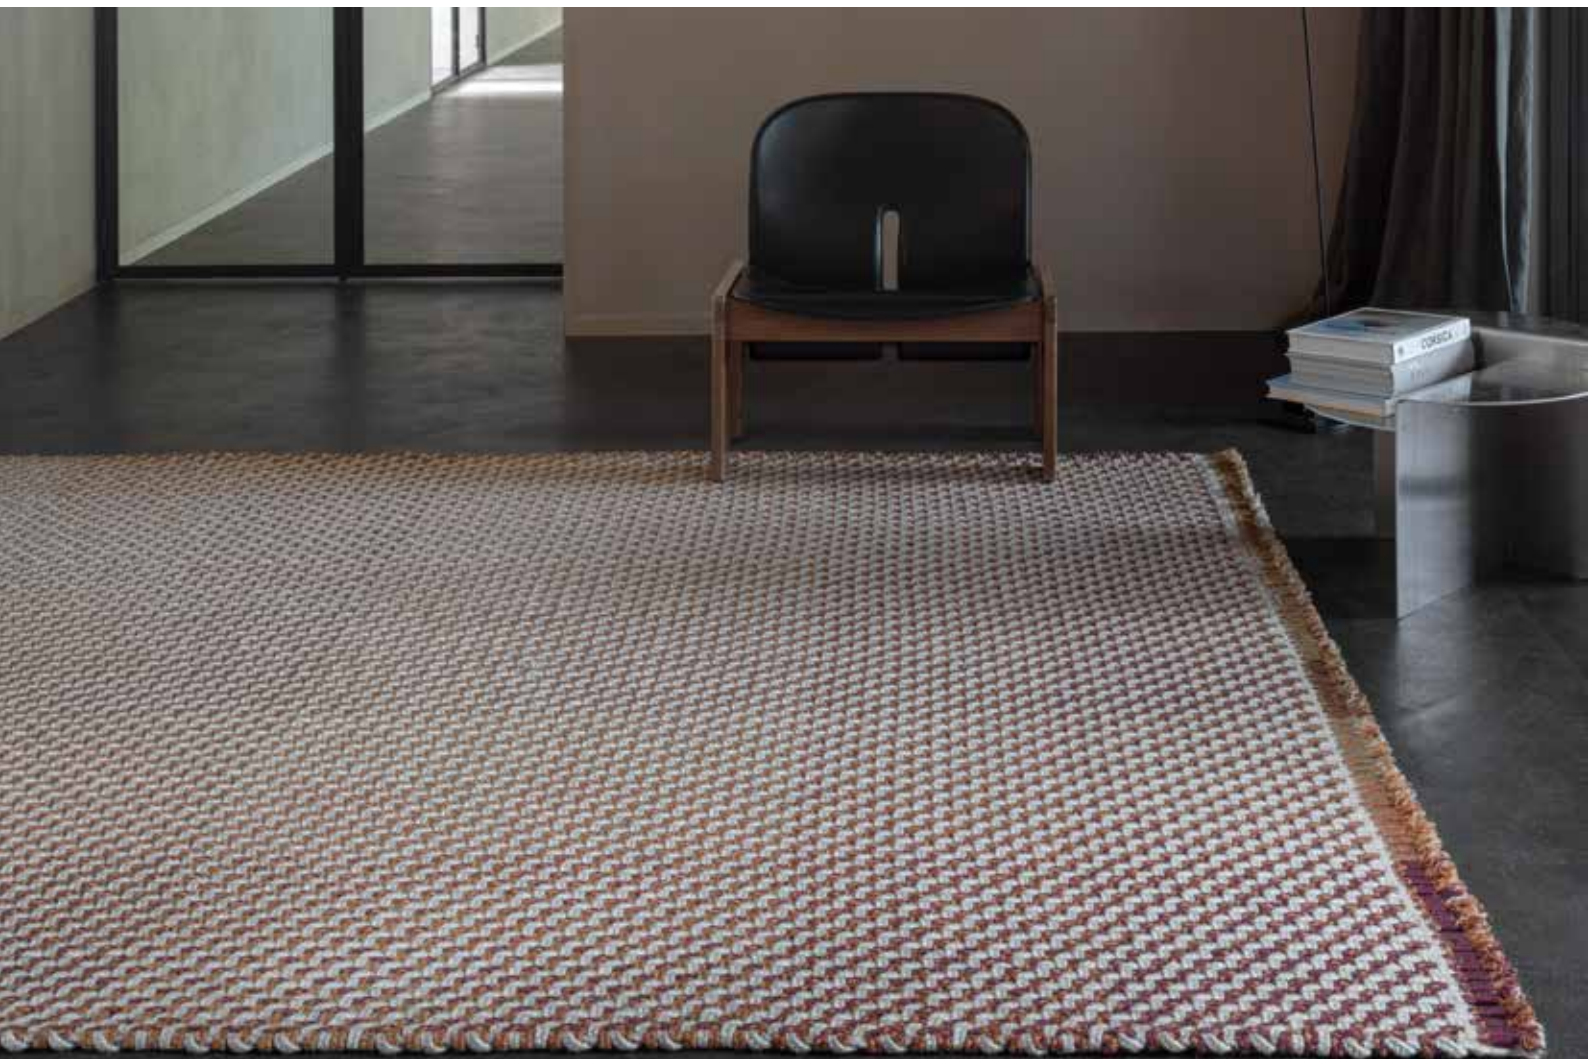

■ DK32781 Zink Gold

■ DK43782 Bronze Caramel

● DK30784 Grape Cobalt

● DK45779 Autumn Green

Sunset

Ø 485 cm  
Ø 15'11"

485 x 990 cm  
15'9" x 32'6"

16 mm  
0.6"