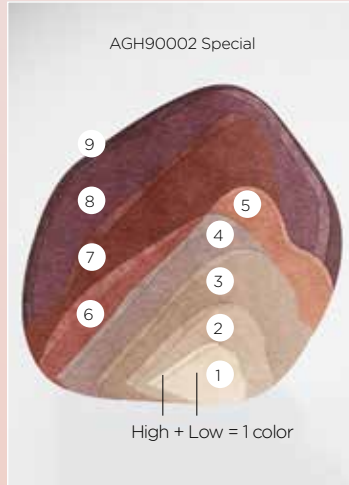

Ø 485 cm
Ø 15'11"

485 x 990 cm
15'11" x 32'6"

38 mm
1.5"

6 kg/m²
1.23 lbs/sq.ft

EN 13501-1
Cfl-s1

EN 1307
CLASS 22+

Designer
Color Box *

Stones
by LE

Shapes
by you

Designs
by LE

Borders
by LE

*Classy Wool P. 42-44
Divine Wool Silk P. 83

Designer Color Boxes
Classy Wool &
Divine Wool Silk

Agate High by you with Designer Color Box

Choose 9 different colors from Designer Color Boxes Classy Wool & Divine Wool Silk (from 1 to 3 colors in Wool Silk)

Wählen Sie 9 verschiedene Farben aus den Designer Color Boxes Classy Wool und Divine Wool Silk (vom 1 bis 3 Farben in Wool Silk)

Choisissez 9 couleurs différentes parmi les Designer Color Boxes Classy Wool et Divine Wool Silk (de 1 à 3 couleurs en Wool Silk)

Elija 9 colores diferentes con Designer Color Boxes Classy Wool y Divine Wool Silk (de 1 a 3 colores en Wool Silk)

Kies 9 verschillende kleuren uit de Designer Color Boxes Classy Wool en Divine Wool Silk (van 1 to 3 kleuren in Wool Silk)

Scegliere 9 colori diversi dalle Designer Color Boxes Classy Wool e Divine Wool Silk (da 1 a 3 colori in Wool Silk)

9. PWO1163
8. PSE0052
7. PWO1262
6. PWO1261
5. PWO1116
4. PWO0748
3. PSE0196
2. PSE0142
1. PWO0804

NEW

NEW

NEW

AGO7H15214
Cedar Green Organic 7

NEW

AGCH15214
Cedar Green Circle

NEW

NEW

NEW

NEW

AGO7H20215
Bright Midnight Organic 7

NEW

AGCH20215
Bright Midnight Circle

NEW