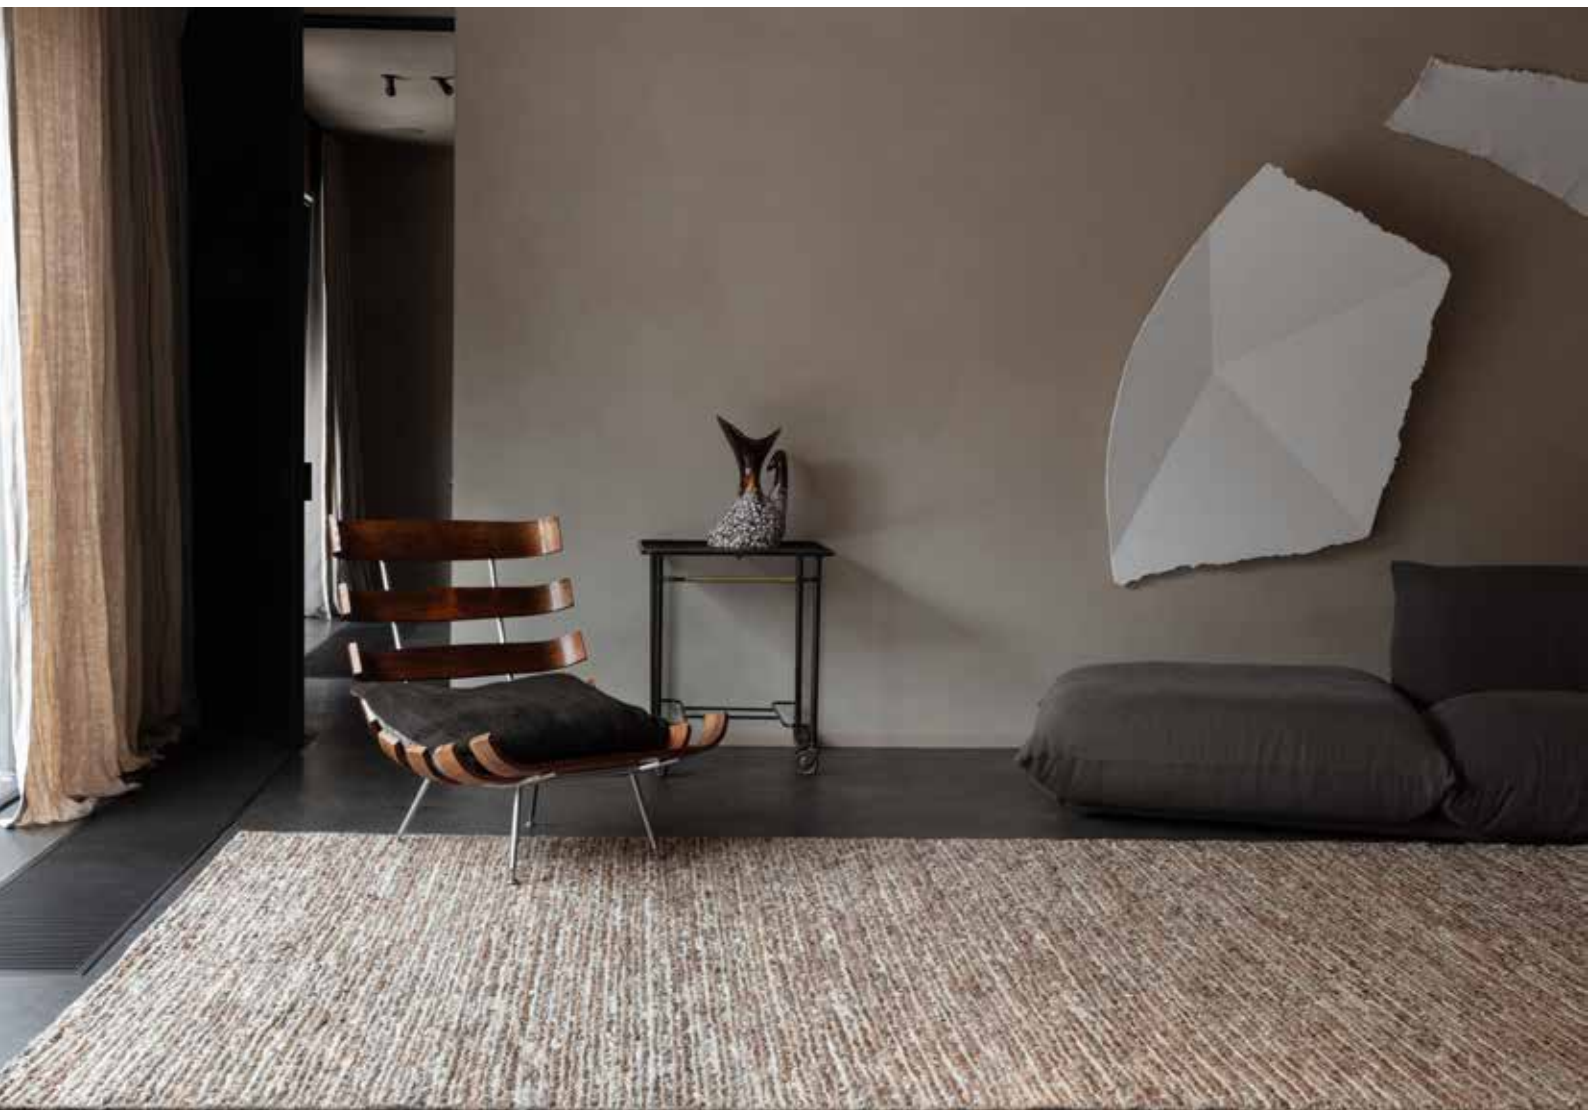

400 x 2000 cm 131" x 657"	 15 mm 0.6"	 5 kg/m² 1.02 lb/sq.ft.
 EN 13501-1 Efl	 EN 1307 CLASS 22+	

Designer
Color Box
by LE

Stones
by LE

Shapes
by you

Designs
by LE

Borders
by LE