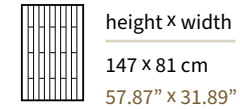

SPECIFICATIONS

dimensions, wood and colors

GUILLOTINE

drawer

oak natural   walnut

LEAF

top

oak natural   walnut

base

brass bronze   brass gun black

PRELUDE

SMALL - length x width x height

120 x 50 x 43 cm

47.24" x 19.69" x 16.93"

MEDIUM - length x width x height

150 x 50 x 43 cm

59.06" x 19.69" x 16.93"

LARGE - length x width x height

190 x 50 x 43 cm

74.80" x 19.69" x 16.93"

wood

oak black   walnut   teak   oak natural oiled

base

brass   black

PIANO

wood

oak black   walnut   teak   oak natural oiled   ash   beech white

XYLO

height x width

18 x 81 cm

7.09" x 31.89"

wood

oak black   walnut   teak   oak natural oiled   beech white