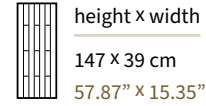

SPECIFICATIONS

dimensions, wood and colors

GUILLOTINE

drawer

oak natural   walnut

LEAF

top

oak natural   walnut

base

brass bronze   brass gun black

PRELUDE

SMALL - length x width x height

120 x 50 x 43 cm

47.24" x 19.69" x 16.93"

MEDIUM - length x width x height

150 x 50 x 43 cm

59.06" x 19.69" x 16.93"

LARGE - length x width x height

190 x 50 x 43 cm

74.80" x 19.69" x 16.93"

wood

oak black   walnut   teak   oak natural oiled

base

brass   black

PIANO

wood

oak black   walnut   teak   oak natural oiled   ash   beech white

XYLO

height x width

18 x 81 cm

7.09" x 31.89"

wood

oak black   walnut   teak   oak natural oiled   beech white